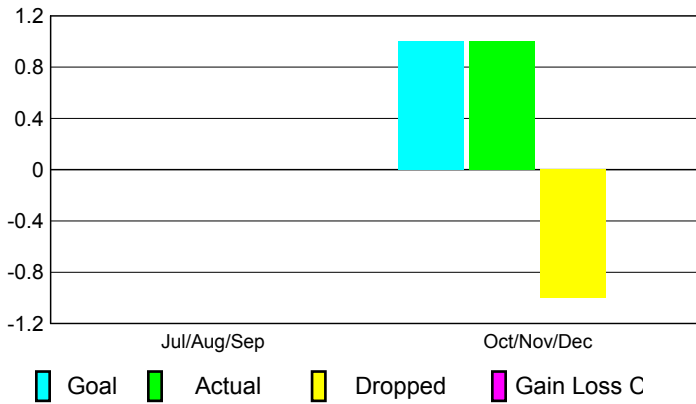

2010-2011 GMT Reports for District (or Undistricted) **District 308 B2**

GMT: Doctor DATUK K NAGARATNA

Location: MALAYSIA

GMT CA: 5

CLUBS

Club Results
2010-2011

Clubs
2009-2010

Month	New Club Goal	Actual New Clubs	Actual Dropped Clubs	Gain/Loss of Clubs	Gain/Loss of Clubs
Jul/Aug/Sep	0	0	0	0	0
Oct/Nov/Dec	1	1	-1	0	0
Totals	1	1	-1	0	0

Club Results 2010-2011

Goal, New, Dropped, Gain/Loss

Comparison of Club Gain/Loss

Current Year Compared to the Previous Year

YTD Status Quo Clubs 2010-2011

Status Quo Clubs Compared to Status Quo Members

MEMBERSHIP