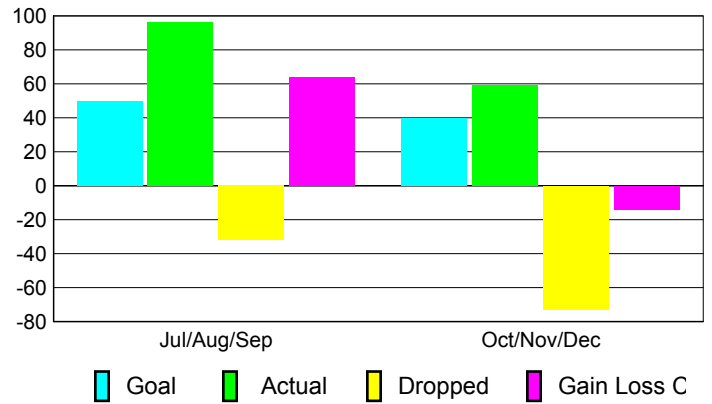

Membership Results 2010-2011

Goal, New, Dropped, Gain/Loss